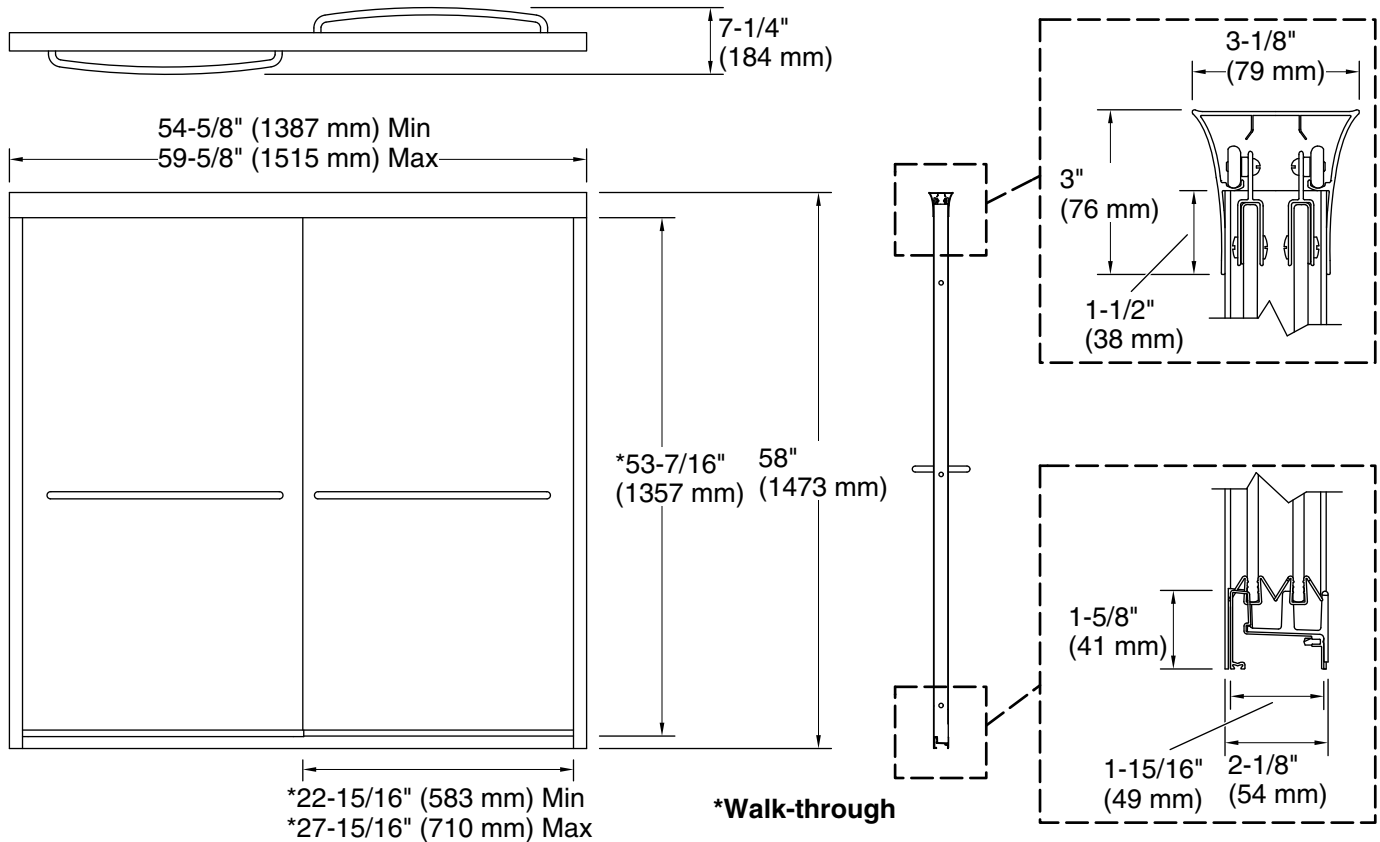

Features

- 1/4" (6 mm) thick Crystal Clear tempered glass.
- Frameless design emphasizes glass and creates a sleek, minimalist look.
- Smooth, quiet operation.
- Gently curved inside and outside towel bars complete the look of this door.
- CleanCoat®+ glass coating creates a hydrophobic barrier that repels water, soap scum, and residue, saving time and protecting shower doors 10 times longer than original CleanCoat. (Based on 2021 internal wear/abrasion testing using a microfiber cloth.)

Material

- Tempered glass ensures maximum safety and durability.
- Anodized aluminum prevents rust and corrosion.

Installation

- Fits opening widths 54-5/8" – 59-5/8" (1387 – 1514 mm).
- Out-of-plumb adjustability simplifies installation.
- Door can be installed to open to the left or right to suit your bathroom layout.
- For residential use only.
- Not for use in hospitality.

Available Glass Options

Code	Description
L	Crystal Clear

Technical Information

All product dimensions are nominal.

Installation type:	For bath installation
Opening Width - Min:	54-5/8" (1387 mm)
Opening Width - Max:	59-5/8" (1514 mm)
Walk-through - Min:	22-15/16" (583 mm)
Walk-through - Max:	27-15/16" (710 mm)
Glass thickness:	1/4" (6 mm)
Glass coating:	CleanCoat®

Notes

Install this product according to the installation instructions.

The vertical opening should be a minimum of 60" (1524 mm) to allow for installation clearance.